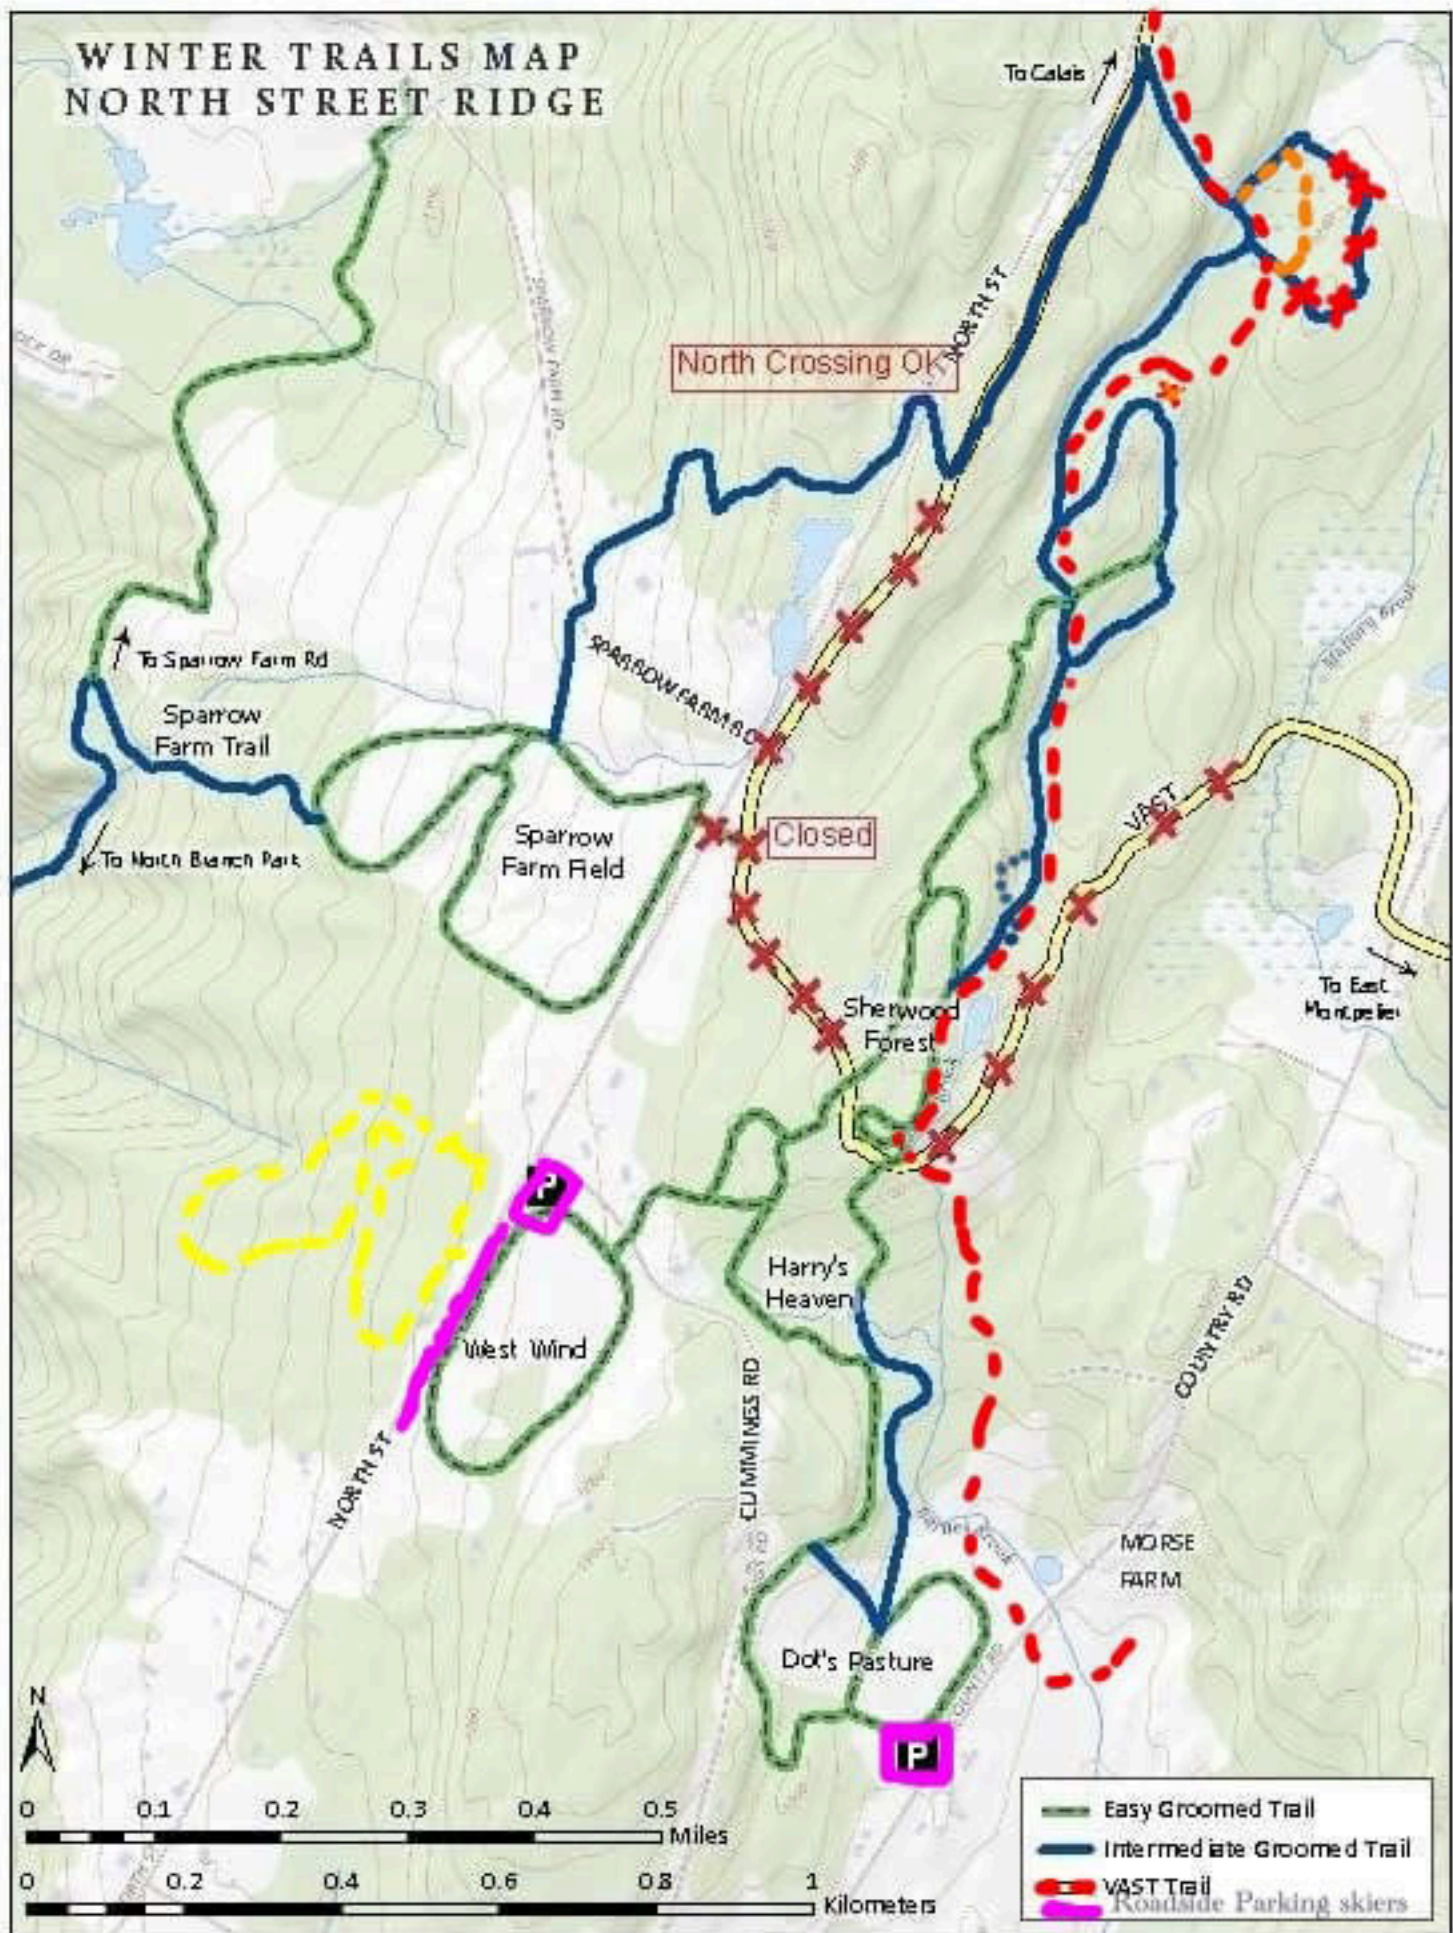

WINTER TRAILS MAP NORTH STREET RIDGE

- Easy Groomed Trail
- Intermediate Groomed Trail
- - - VAST Trail
- Roadside Parking skiers

- P Parking area
- - - Proposed connection